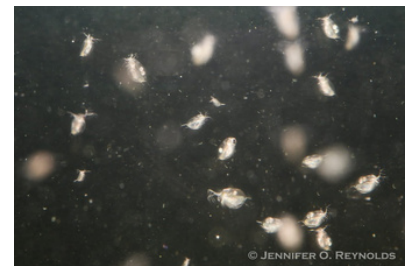

Guide to Vernal Pool Invertebrates

Isopod (Sowbug)

Amphipod (Scud)

Copepods

Dragonfly nymph

Damselfly nymph

Caddisfly larva

Crawling Water Beetle

Diving Beetle and larva

Water Boatman

Backswimmer

Planaria (Flatworms)

Daphnia

Mosquito Larva

Water Strider

Crayfish

Guide to Vernal Pool Frogs and

Salamanders

Wood Frog Eggs and Aquatic Larvae

Spotted Salamander Eggs and Aquatic Larvae

Eastern Newt Egg, Aquatic Larvae, and Adult

Spring Peeper Egg, Aquatic Larvae, and Adult