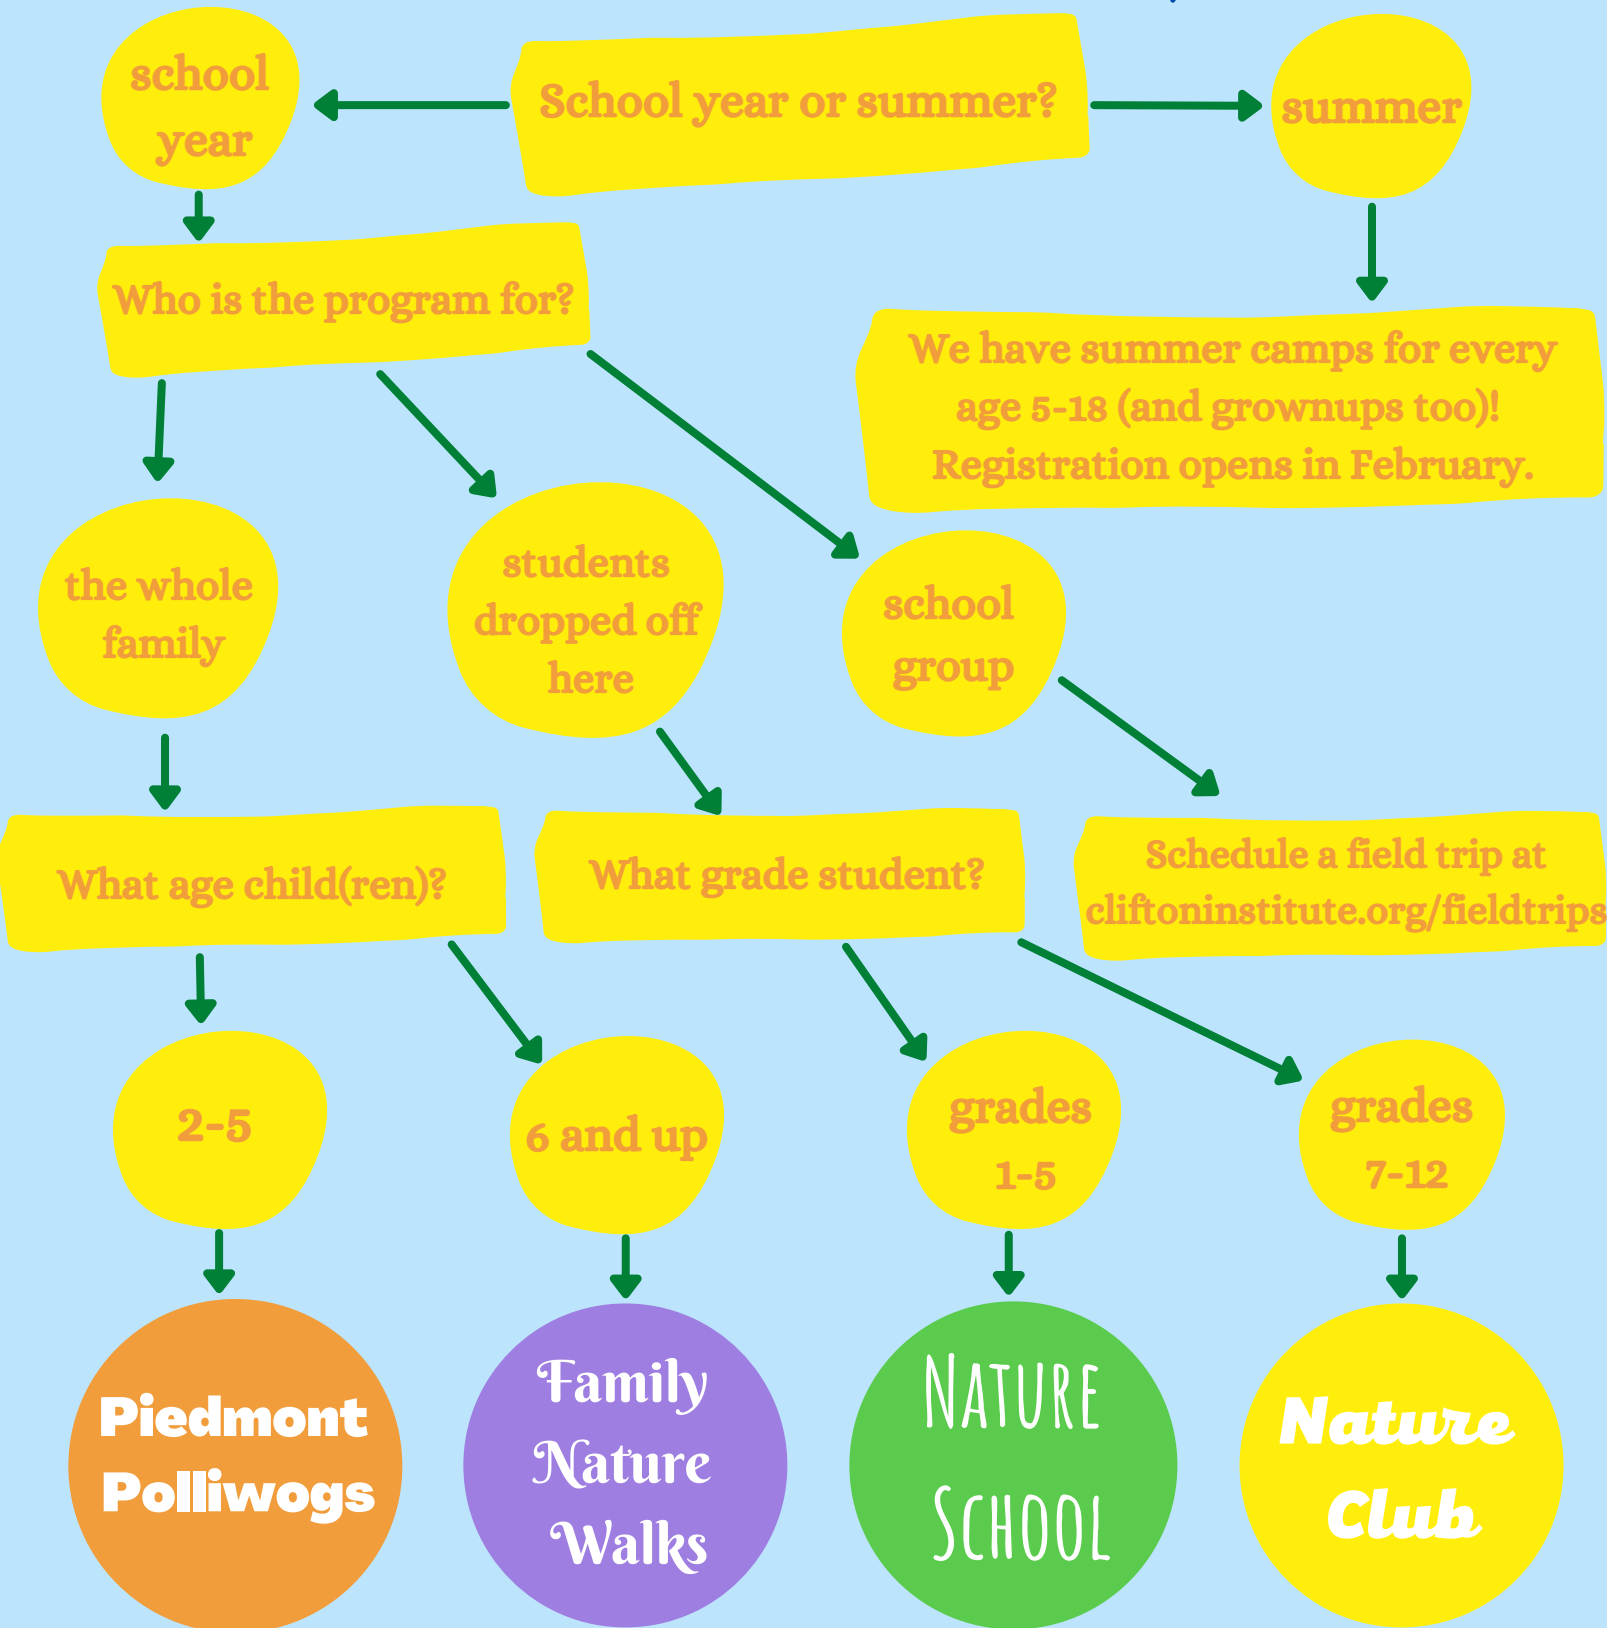

DISCOVER THE RIGHT YOUTH PROGRAM FOR YOU

Visit cliftoninstitute.org/events to learn more. You can find recurring series by clicking the Series button at the top of the page and selecting the one you're interested in. We have programs for adults too!